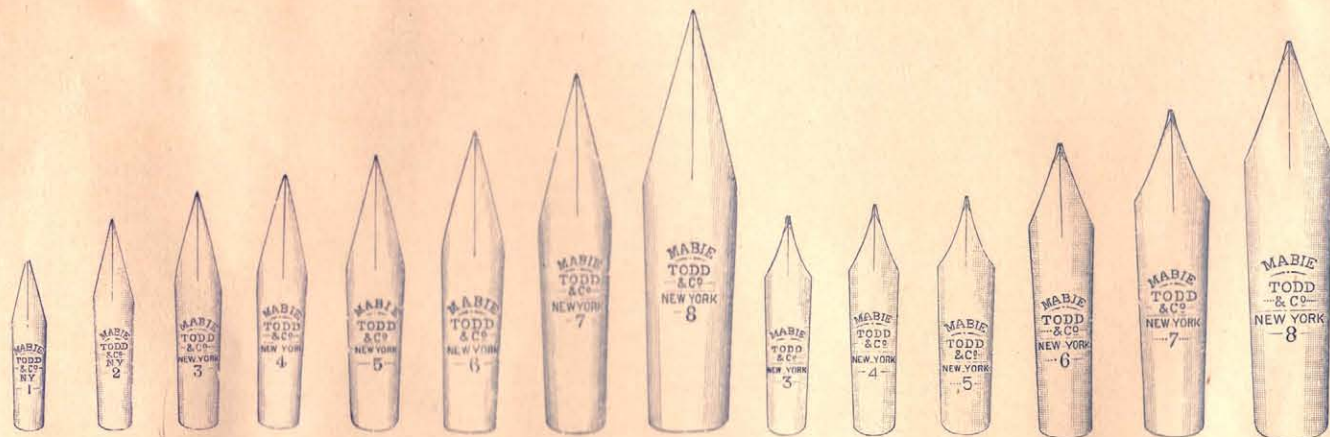

SWAN FOUNTAIN PENS. _____

Manufactory, NEW YORK, N. Y.

MABIE, TODD & BARD,
 NEW YORK AND CHICAGO, U. S. A.
 LONDON AND MANCHESTER, ENG.

LONG NIB.

MEDIUM POINTS.

SHORT NIB.

14 CARAT, TEMPERED GOLD, IRIIDIUM POINTED PENS.